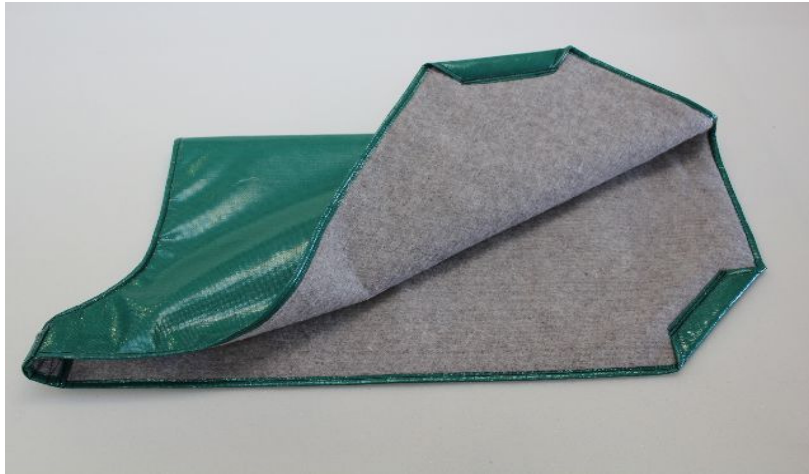

CALF COVER

We manufacture on our premises a full range of calf covers, from economy priced covers to fully warranted emergency covers.

CALFCOVER STANDARD

Our biggest seller, made from strong blue silver PE fabric, well designed to stay on and not blow off in windy conditions.

CALFCOTE

The only guaranteed calf cover on the market, fully warranted for 3 years, against tearing and uv breakdown in normal wearing Conditions.

CALFCOTE LINED

Our premium calf cover. Fully lined with our special blended lining made up from a wool/cotton polyester mix, to keep your calf warm and snug. The outside cover is fully warranted for 3 years.